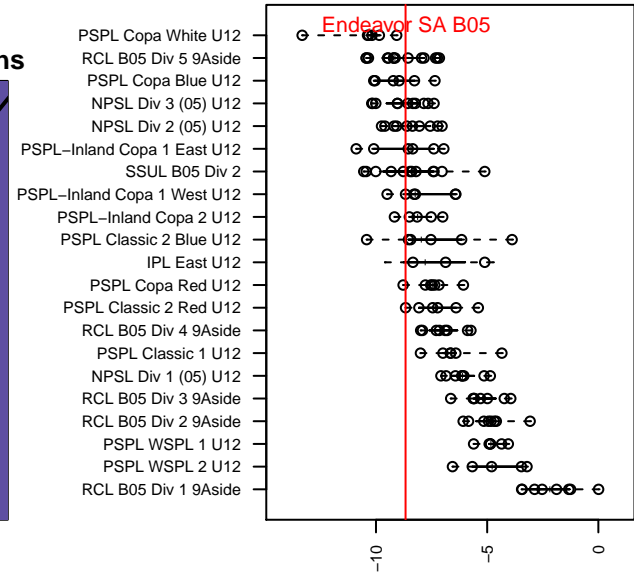

**attack and defense rating
relative to others at age
and all opponents in last 13 months**