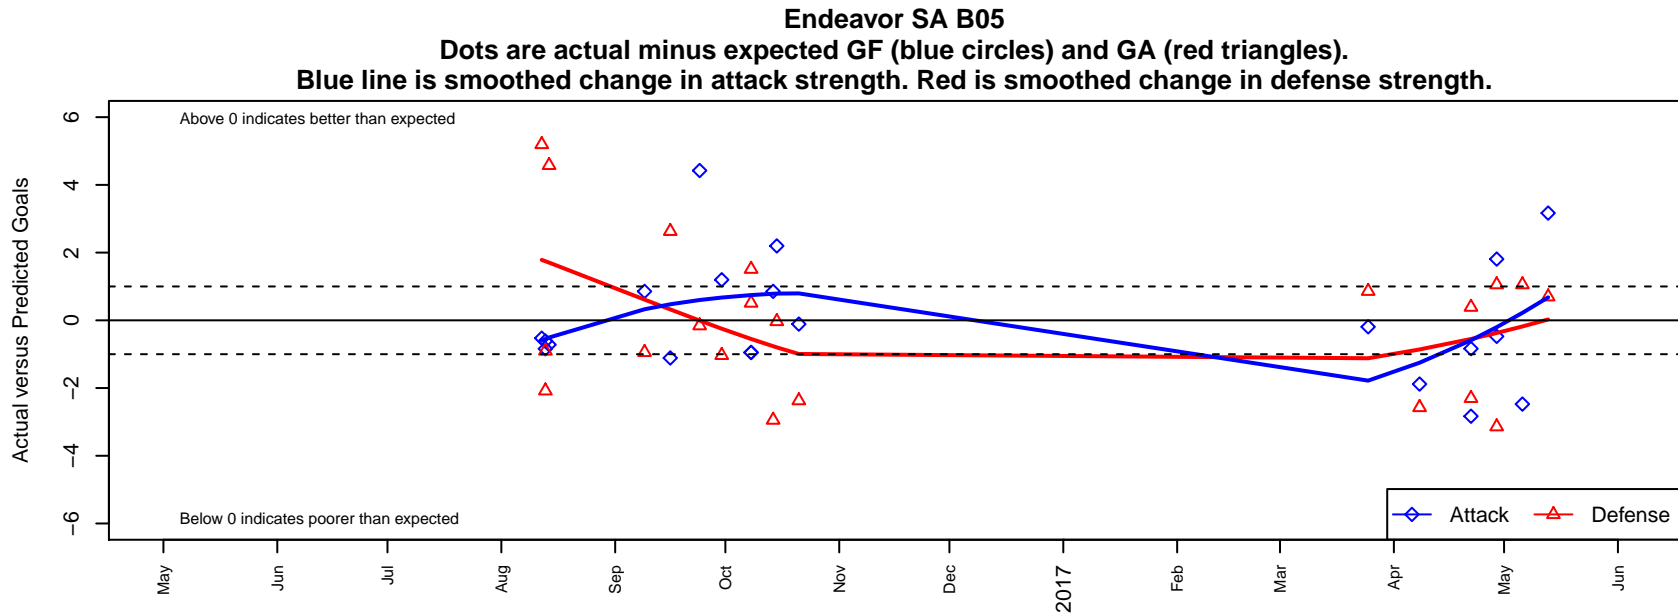

**attack and defense variance (black dot)
relative to other teams
and top 10 in region**

**attack and defense rating
relative to others at age
and all opponents in last 13 months**

Endeavor SA B05

, WA
B05 total strength=423
attack=0.39 defense=0.19
fall league = PSPL–Inland Copa 1 West U12
spr league = Spr PSPL–Inland Copa 2 U12
notes= Mendoza 2016

alt names used:

ENDEAVOUR BOYS '05 MENDOZA (USA)
Endeavour Soccer Academy Boys '05 Mendoza
Endeavour Soccer Academy Boys '05 Mendoza

Venues played:

2016 Les Schwab NW Cup U12 GOLD U12
2016 PSPL–Inland Copa 1 West U12
2016 Spr PSPL–Inland Copa 2 U12